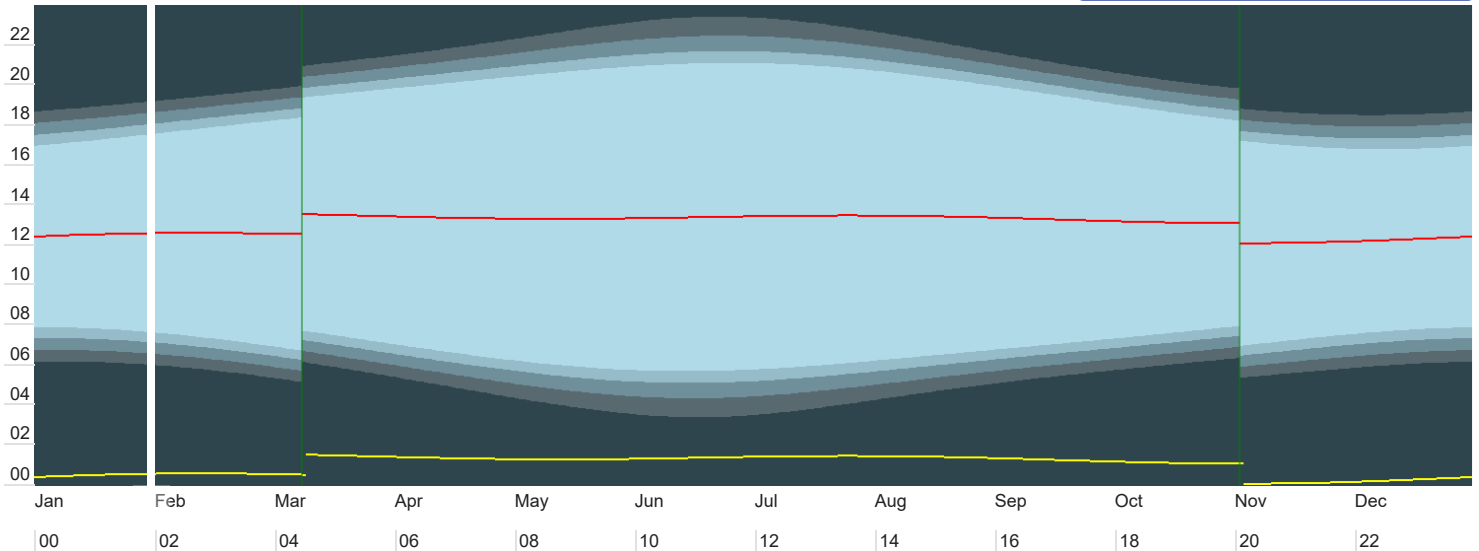

🇨🇦 London, Ontario, Canada — Sunrise, Sunset, and Daylength, February 2019

Daylight

7:39 am – 5:38 pm
9 hours, 59 minutes

Current Time: Feb 2, 2019 at 9:31:22 pm
Sun Direction: 288.77° WNW ↙
Sun Altitude: -42.43°
Sun Distance: 147.440 million km

Next Equinox: [Mar 20, 2019 5:58 pm \(Vernal\)](#)
Sunrise Today: 7:39 am ↘ 112° Southeast
Sunset Today: 5:38 pm ↙ 248° West

Time/General Weather ▾ Time Zone DST Changes Sun & Moon ▾

Place or country...

Sun & Moon Today Sunrise & Sunset Moonrise & Moonset Moon Phases Eclipses Night Sky ^{Beta}

2019 Sun Graph for London

Rise/Set Times

Day/Night Length

Feb
2

Night:
12:00 am - 6:01 am
7:15 pm - 12:00 am
Total: 10:46

Astronomical Twilight:
6:01 am - 6:35 am
6:42 pm - 7:15 pm
Total: 01:06

Nautical Twilight:
6:35 am - 7:09 am
6:08 pm - 6:42 pm
Total: 01:08

Civil Twilight:
7:09 am - 7:39 am
5:38 pm - 6:08 pm
Total: 01:00