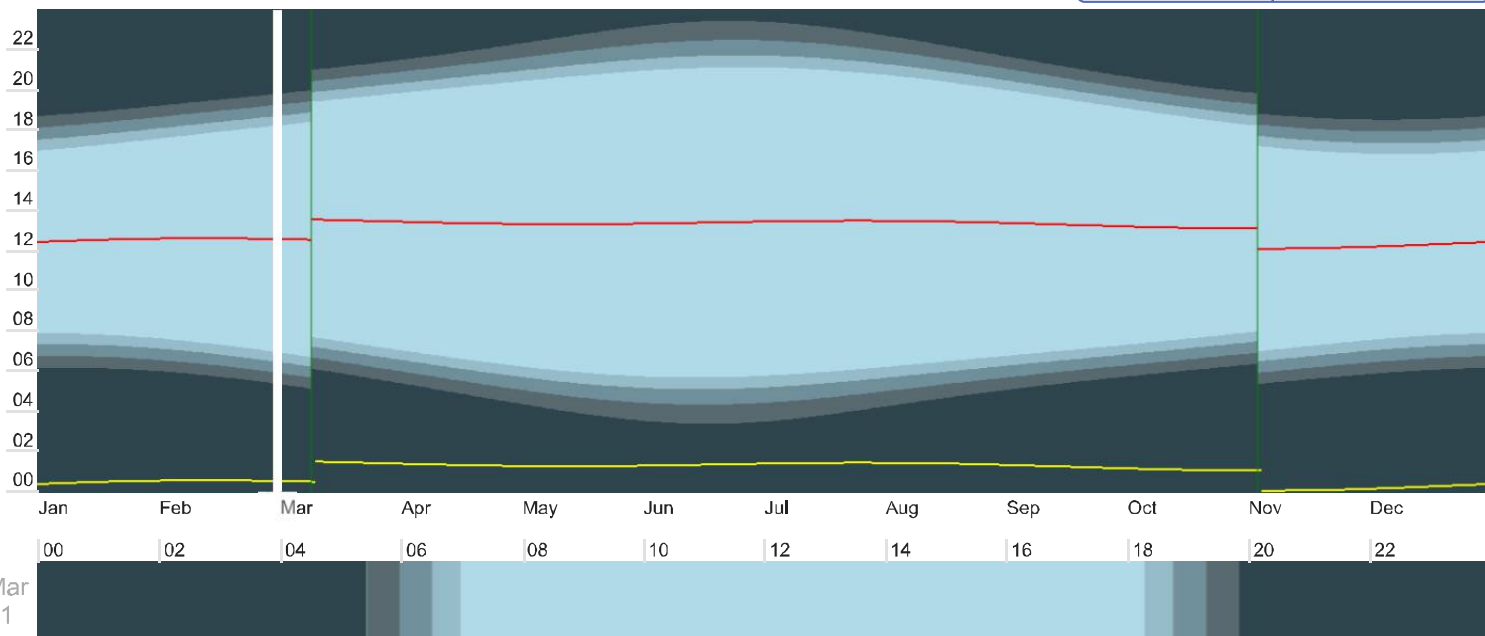

Daylight

6:59 am – 6:14 pm
11 hours, 15 minutes

Current Time:	Mar 1, 2024 at 10:15:03 pm
Sun Direction:	308.66° NW ↖
Sun Altitude:	-42.43°
Sun Distance:	148,269 million km
Next Equinox:	Mar 19, 2024 11:06 pm (Vernal)
Sunrise Today:	6:59 am → 99° East
Sunset Today:	6:14 pm ← 261° West

2024 Sun Graph for London

Rise/Set Times Day/Night Length

Night:
12:00 am - 5:25 am
7:49 pm - 12:00 am

Astronomical Twilight:
5:25 am - 5:58 am
7:16 pm - 7:49 pm

Nautical Twilight:
5:58 am - 6:31 am
6:43 pm - 7:16 pm