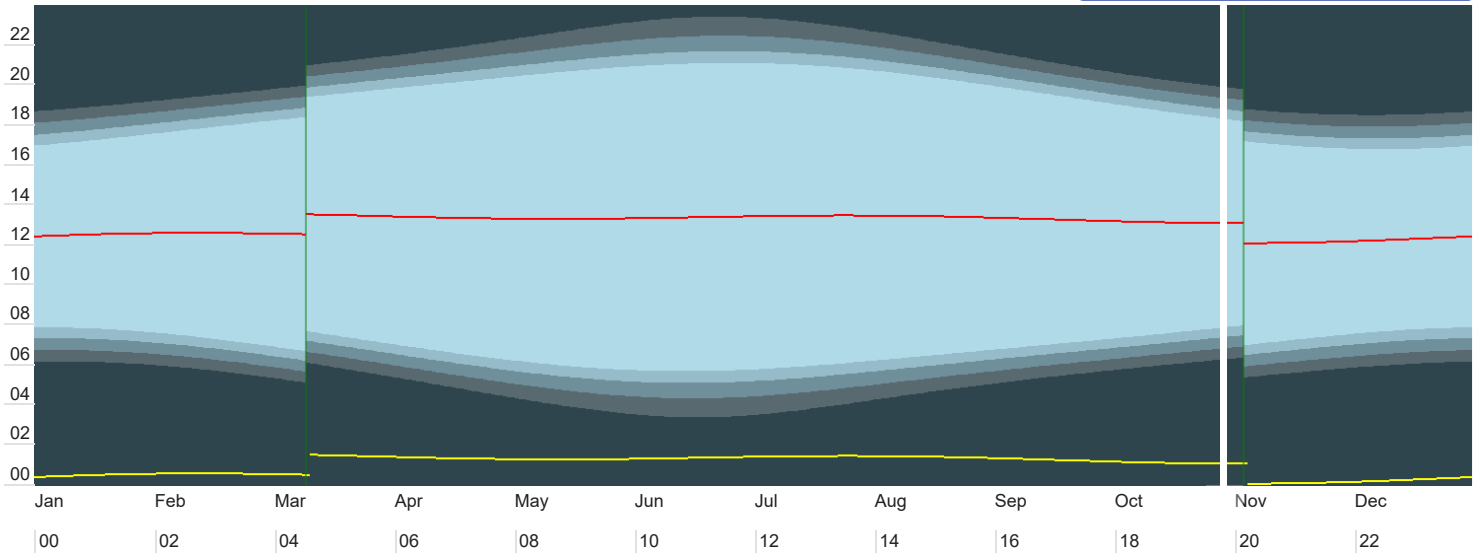

2018 Sun Graph for London

Rise/Set Times

Day/Night Length

Dec 3

Night:
12:00 am - 5:57 am
6:32 pm - 12:00 am
Total: 11:25

Astronomical Twilight:
5:57 am - 6:31 am
5:58 pm - 6:32 pm
Total: 01:08

Nautical Twilight:
6:31 am - 7:06 am
5:22 pm - 5:58 pm
Total: 01:11

Civil Twilight:
7:06 am - 7:38 am
4:50 pm - 5:22 pm
Total: 01:04

Daylight:
7:38 am - 4:50 pm
Total: 09:12

Solar Noon/Midnight:
— 12:14 pm
— 12:14 am